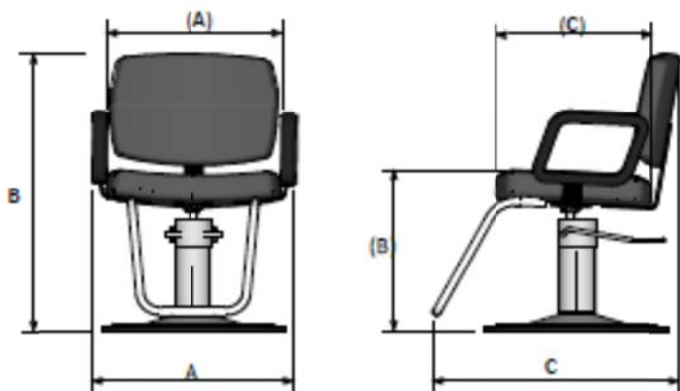

Part #: 604.0.G / 604.0.T / 604.0.T5

Contour Styling Chair

STANDARD FEATURES:

- 2 year Warranty on G hydraulic base w/ polished chrome baseplate
- Can upgrade to T or T Star base w/ 5 year warranty
- Loop footrest
- Premium-grade upholstery in Wallaby Black, Chocolate, Charcoal, Grey, or Scarlet
- 15" high back

	604.0.G Styling
A Width Overall	25.5"
(A) Width between arms	21.5"
B Height overall	36"
(B) Height to seat cushion	20"
C Depth overall	31"
(C) Depth of seat cushion	18.5"
Lift height for base or cylinder	7"
Reclining back	No

SHIPPING INFORMATION

ADDITIONAL INFORMATION:

Ship Dimensions	26x26x25
Assembly Required	Some
Weight	70 lbs
# of Ship Pieces	1 box S