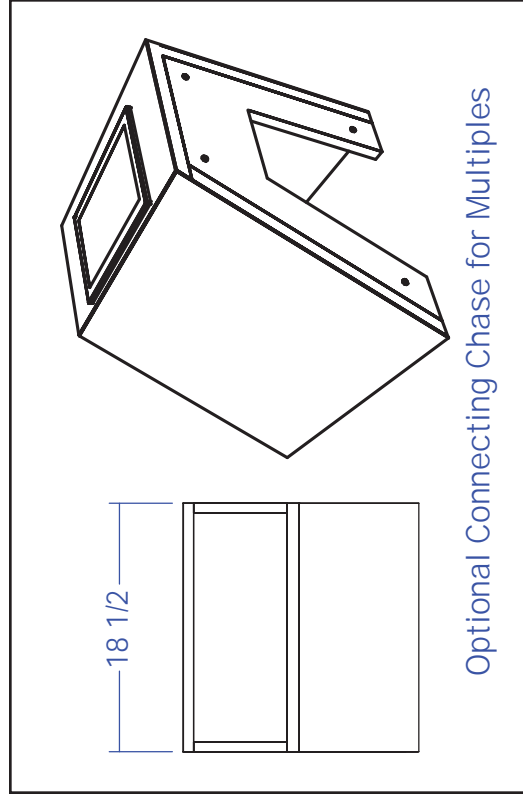

Cella Backwash Shampoo Shuttle

Part #: 619.8700.PC

STANDARD FEATURES:

- Lock in place seat slide w/ 6" travel
- Pivoting seat for lumbar support
- 8700-570-VB tilting porcelain bowl available in black or white
- 8200 or 8600 bowls can be special ordered instead of 8700
- Hinged door on rear of shuttle for plumbing access
- Typically plumbed from floor, but can be plumbed from wall or can be done as a sidewash or add-on shuttle.
- Addition of BWSC plumbing chase allows multiple units to be connected with added benefit of bottle well.
- Premium-grade upholstery in Wallaby Black, Charcoal, Grey, Scarlet, or Chocolate

SHIPPING INFORMATION

ADDITIONAL INFORMATION:

Ship Dimensions	LTL only
Assembly Required	Some
Weight	195 lbs
# of Ship Pieces	2 cartons

CB87 Bowl

Plumbing via Floor

Optional Connecting Chase for Multiples