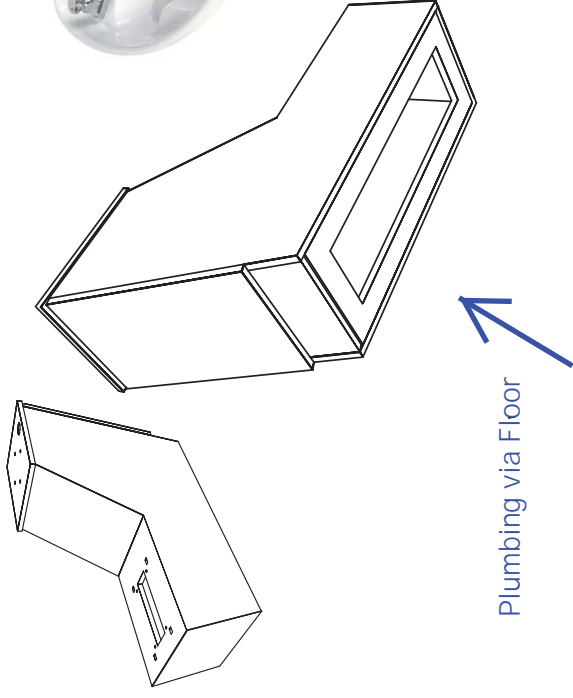

Grande Backwash Shampoo Shuttle

Part #: 660.8700.PC

STANDARD FEATURES:

- Lock in place seat slide w/ 6" travel
- Pivoting seat for lumbar support
- 8700-570-VB tilting porcelain bowl available in black or white
- 8200 or 8600 bowls can be special ordered instead of 8700
- Hinged door on rear of shuttle for plumbing access
- Typically plumbed from floor, but can be plumbed from wall or can be done as a sidewash or add-on shuttle.
- Addition of BWSC plumbing chase allows multiple units to be connected with added benefit of bottle well.
- Premium-grade upholstery in Wallaby Black, Charcoal, Grey, Scarlet, or Chocolate

SHIPPING INFORMATION

ADDITIONAL INFORMATION:

| | |
|-------------------|-----------|
| Ship Dimensions | LTL only |
| Assembly Required | Some |
| Weight | 195 lbs |
| # of Ship Pieces | 2 cartons |
| | |

CB87 Bowl

Plumbing via Floor

Optional Connecting Chase for Multiples