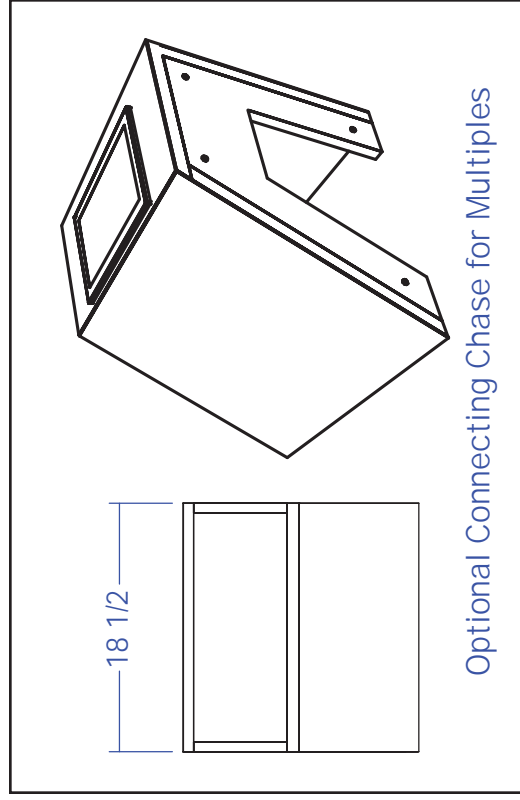

Grande Backwash Shampoo Shuttle

Part #: 660.8700.PC

STANDARD FEATURES:

- Lock in place seat slide w/ 6" travel
- Pivoting seat for lumbar support
- 8700-570-VB tilting porcelain bowl available in black or white
- 8200 or 8600 bowls can be special ordered instead of 8700
- Hinged door on rear of shuttle for plumbing access
- Typically plumbed from floor, but can be plumbed from wall or can be done as a sidewash or add-on shuttle.
- Addition of BWSC plumbing chase allows multiple units to be connected with added benefit of bottle well.
- Premium-grade upholstery in Wallaby Black, Charcoal, Grey, Scarlet, or Chocolate

SHIPPING INFORMATION

ADDITIONAL INFORMATION:

| | |
|-------------------|-----------|
| Ship Dimensions | LTL only |
| Assembly Required | Some |
| Weight | 195 lbs |
| # of Ship Pieces | 2 cartons |
| | |

CB87 Bowl

Plumbing via Floor

Optional Connecting Chase for Multiples